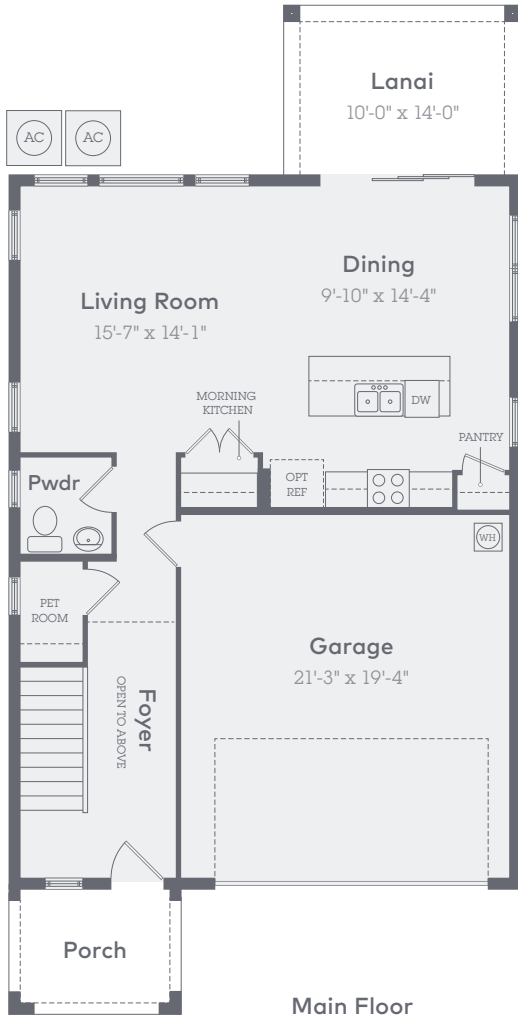

**Plan 304**

Elevation Options

1,918 Sq. Ft.

3 Bed, 2.5 Bath, 2 Car

TRANSITIONAL

COASTAL

SPANISH

**Plan 304**

1,918 Sq. Ft.

3 Bed, 2.5 Bath, 2 Car

**Plan 304**

Structural Options

1,918 Sq. Ft.

3 Bed, 2.5 Bath, 2 Car

**Second Floor**