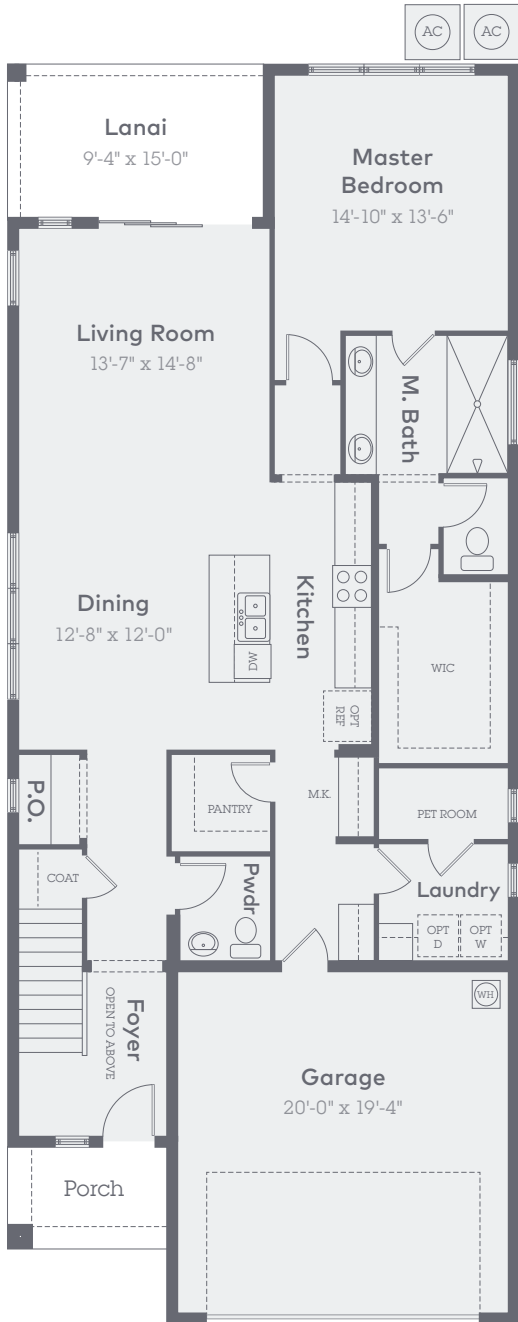

Plan 307

Elevation Options

2,408 Sq. Ft.

4 Bed, 2.5 Bath, 2 Car

CRAFTSMAN

FARMHOUSE

SPANISH

Plan 307

2,408 Sq. Ft.

4 Bed, 2.5 Bath, 2 Car

Main Floor

30'

74'

Plan 307

Structural Options

2,408 Sq. Ft.

4 Bed, 2.5 Bath, 2 Car

Second Floor