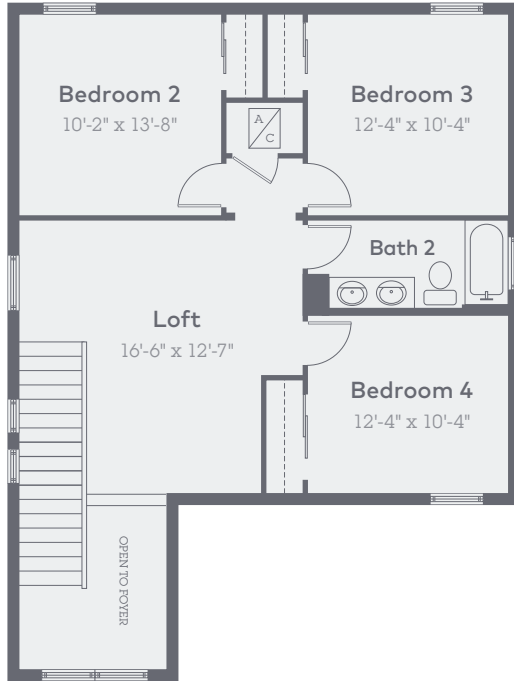

Plan 307

Elevation Options

2,408 Sq. Ft.

4 Bed, 2.5 Bath, 2 Car

CRAFTSMAN

FARMHOUSE

SPANISH

Plan 307

2,408 Sq. Ft.

4 Bed, 2.5 Bath, 2 Car

Main Floor

30'

74'

Plan 307

Structural Options

2,408 Sq. Ft.

4 Bed, 2.5 Bath, 2 Car

Second Floor