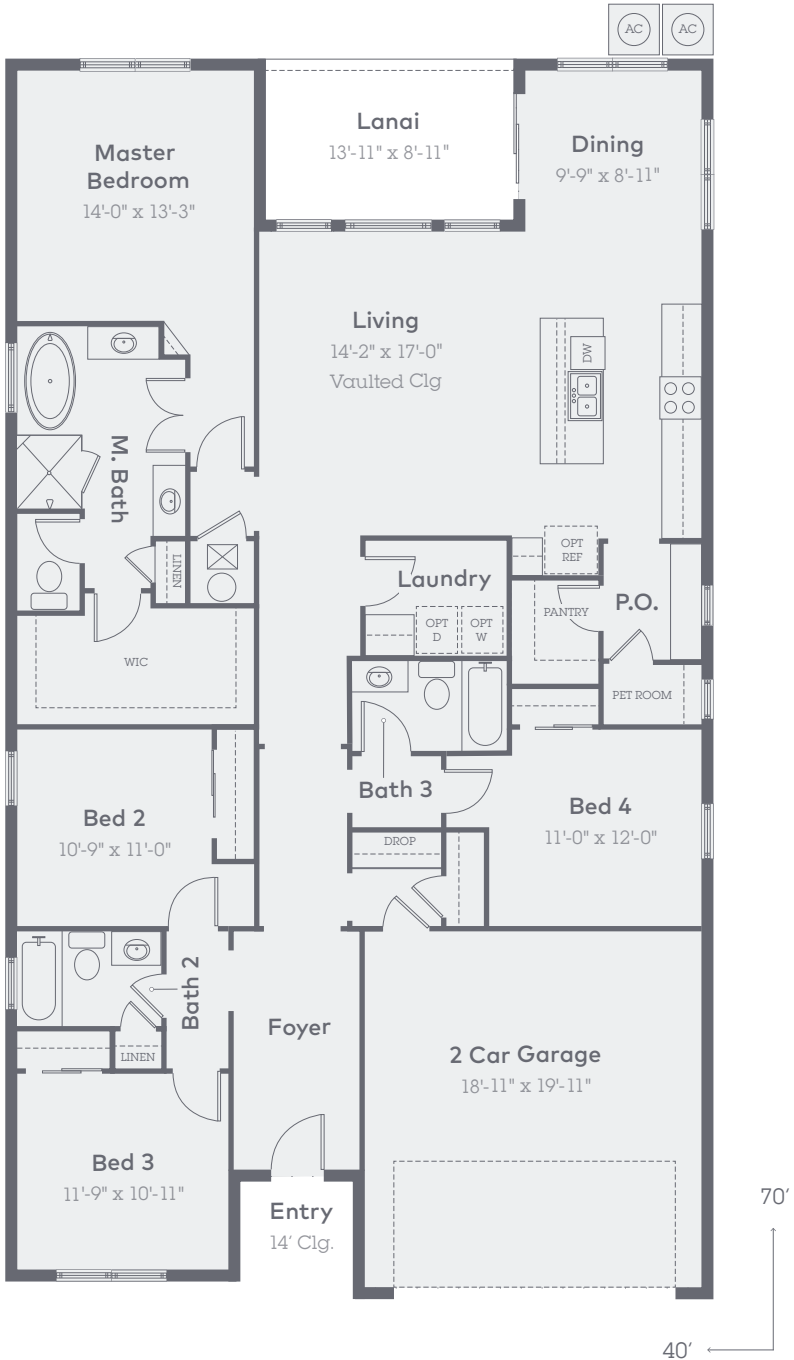

Plan 404

2,207 Sq. Ft.

4 Bed, 3 Bath, 2 Car

Plan 404

Elevation Options

2,207 Sq. Ft.

4 Bed, 3 Bath, 2 Car

TRANSITIONAL