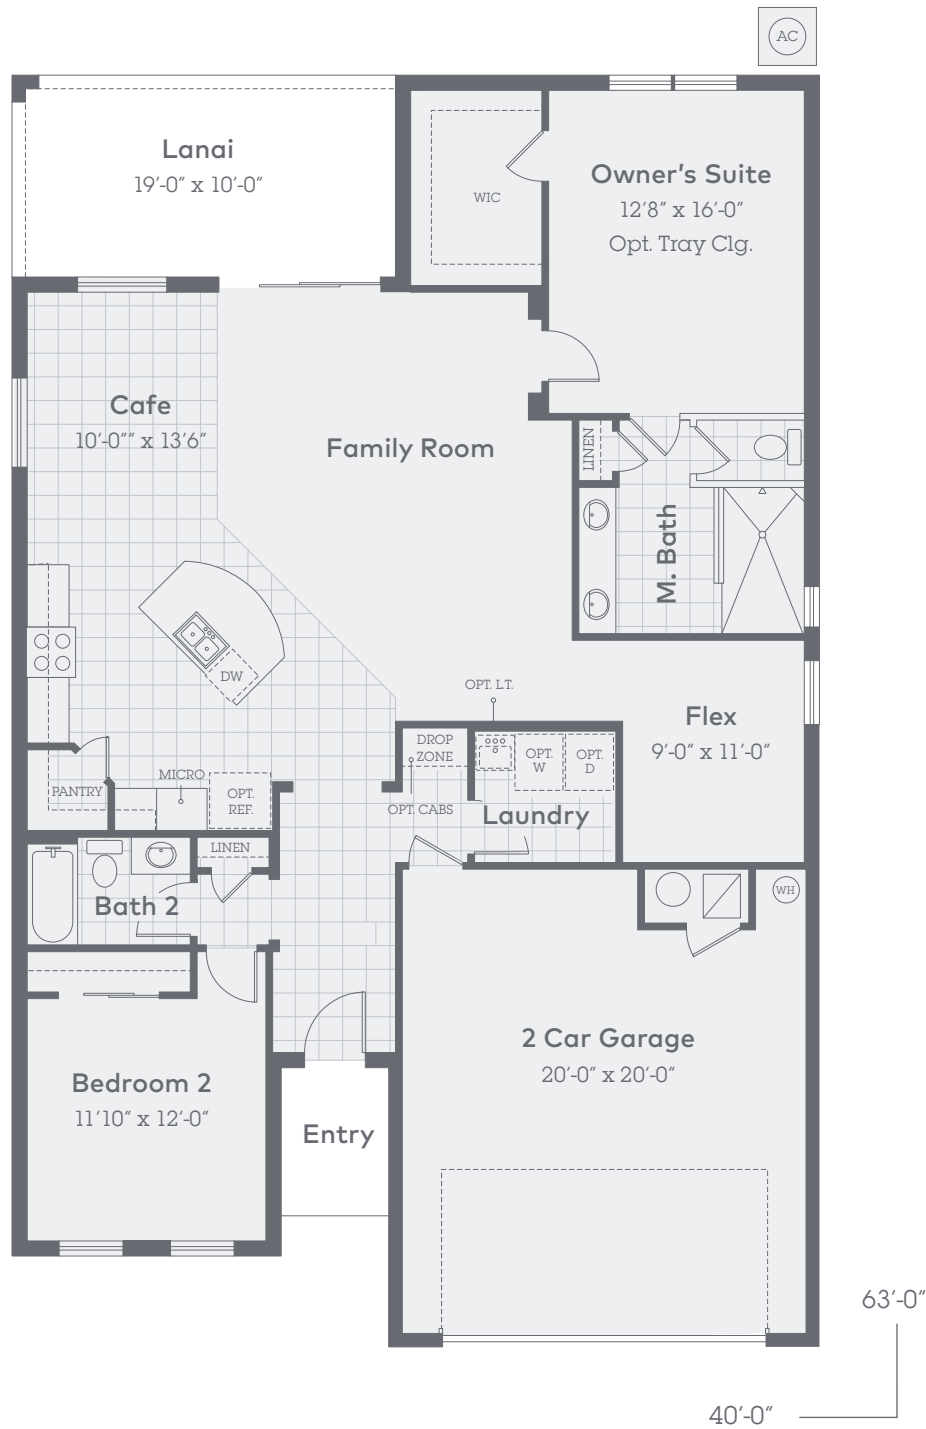

Elmwood

1,698 Sq. Ft.

2 Bed / 2 Bath / 2 Car