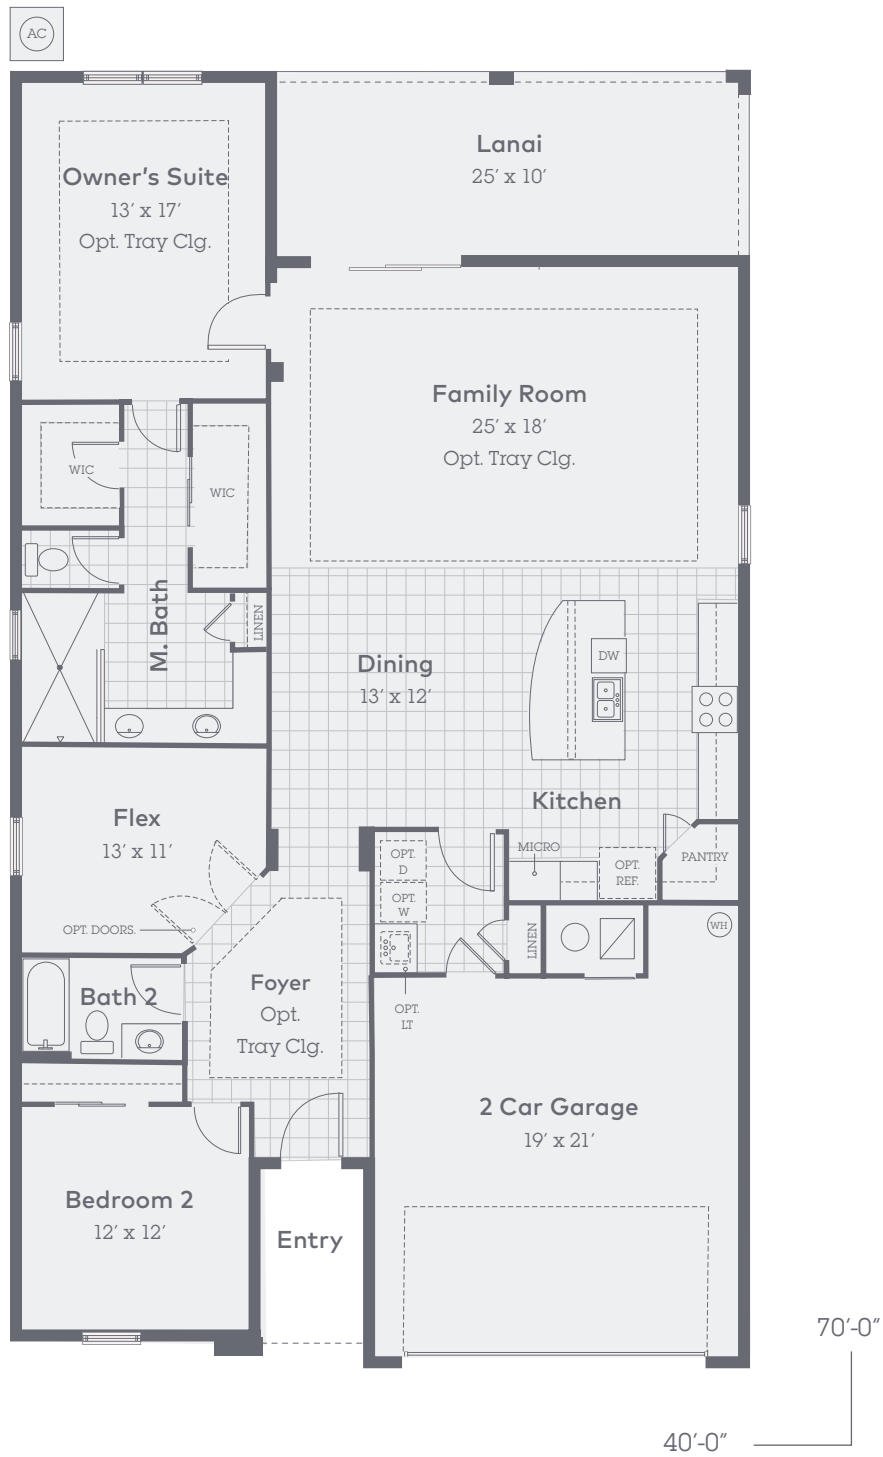

Kingsley

1,976 Sq. Ft.

2 Bed / 2 Bath / 2 Car

Note: Dimensions have been rounded down, are approximate and vary slightly for each build

Kingsley

Elevations

1,976 Sq. Ft.

2 Bed / 2 Bath / 2 Car

Elevation A

Elevation B

Elevation C