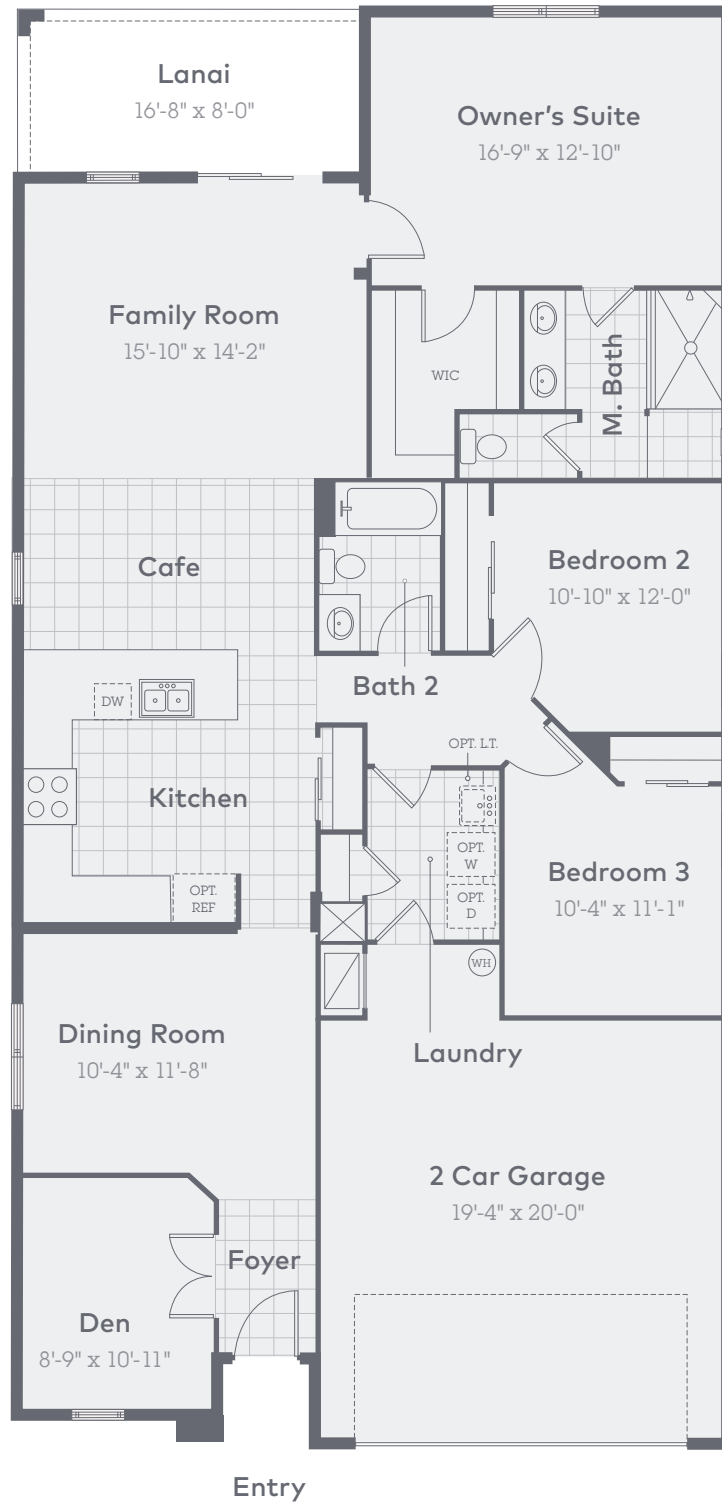

Redwood

1,839 Sq. Ft.

3 Bed / 2 Bath / 2 Car