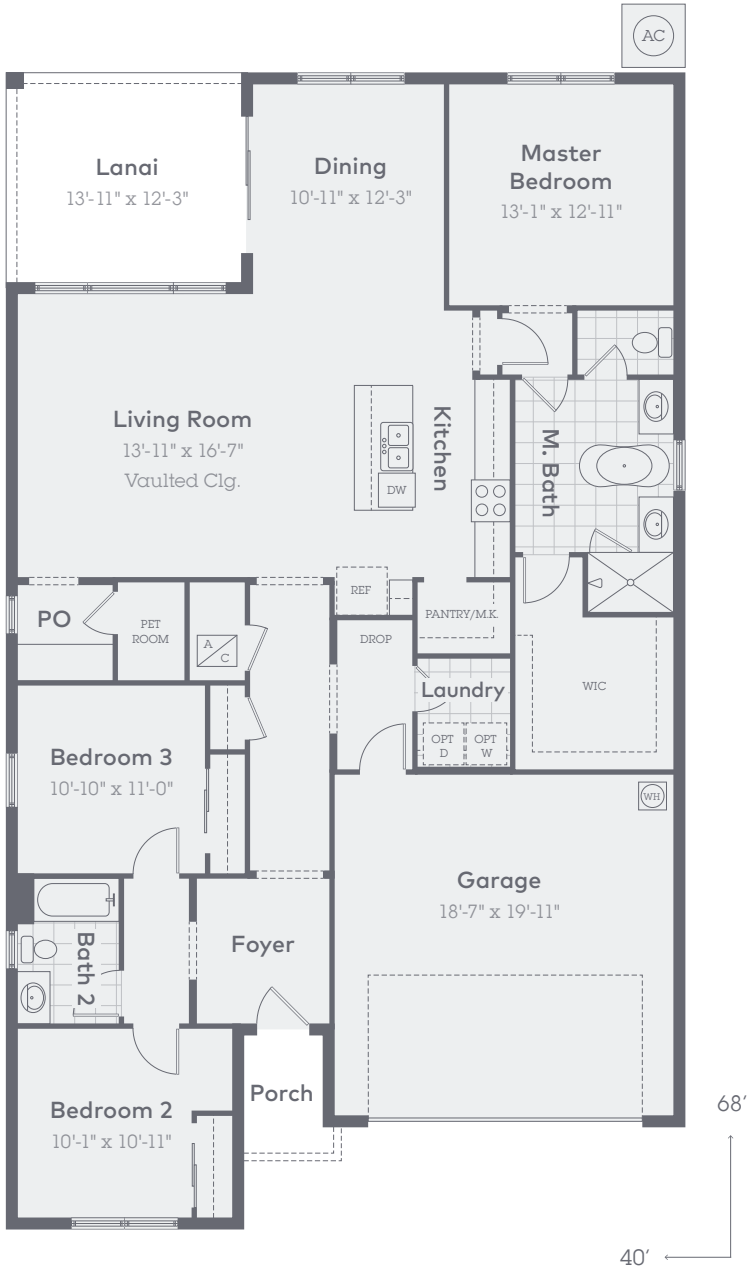

**Plan 402**

1,936 Sq. Ft.

3 Bed, 2 Bath, 2 Car

**Plan 402**

Elevation Options

1,936 Sq. Ft.

3 Bed, 2 Bath, 2 Car

CRAFTSMAN

TRANSITIONAL

FARMHOUSE