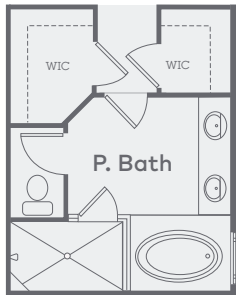

Magnolia

2,004 Sq. Ft.

4 Bed | 2 Bath | 2 Car

Note: All dimensions are approximate and subject to fluctuate in construction. All options, windows and doors are subject to change.

Magnolia

Structural Options

2,004 Sq. Ft.

4 Bed | 2 Bath | 2 Car

1. Foyer Tray Ceiling
2. Family Room Tray Ceiling
3. Primary Room Tray Ceiling
4. Optional Primary Bath Tub - See below.

Optional Primary Bath Tub

Magnolia

Elevation Options