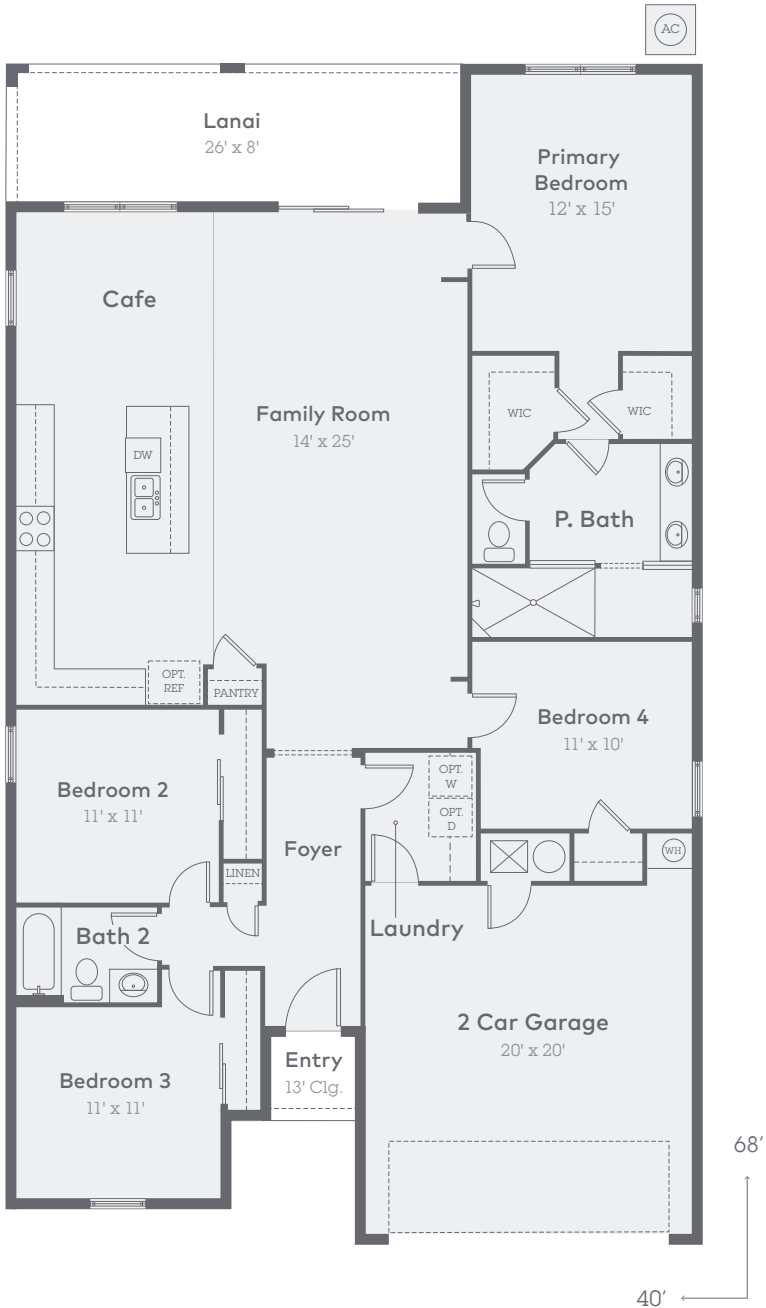

Magnolia

2,004 Sq. Ft.

4 Bed | 2 Bath | 2 Car

Note: All dimensions are approximate and subject to fluctuate in construction. All options, windows and doors are subject to change.

Magnolia

Structural Options

2,004 Sq. Ft.

4 Bed | 2 Bath | 2 Car

1. Foyer Tray Ceiling
2. Family Room Tray Ceiling
3. Primary Room Tray Ceiling
4. Optional Primary Bath Tub - See below.

Optional Primary Bath Tub

Magnolia

Elevation Options

2,004 Sq. Ft.

4 Bed | 2 Bath | 2 Car

CRAFTSMAN

COASTAL

SPANISH