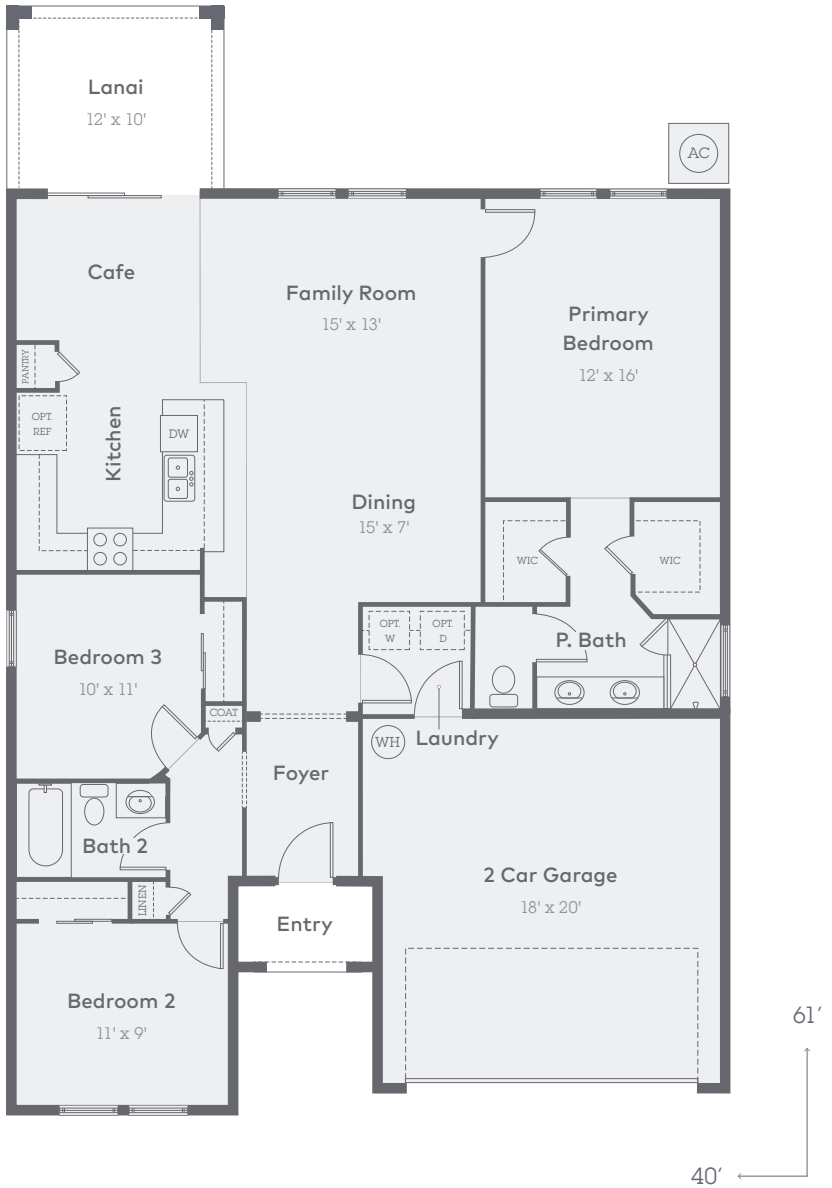

Lorimer

1,509 Sq. Ft.

3 Bed | 2 Bath | 2 Car

Note: All dimensions are approximate and subject to fluctuate in construction. All options, windows and doors are subject to change.

Lorimer

Elevation Options

1,509 Sq. Ft.

3 Bed | 2 Bath | 2 Car

CRAFTSMAN

COASTAL

SPANISH