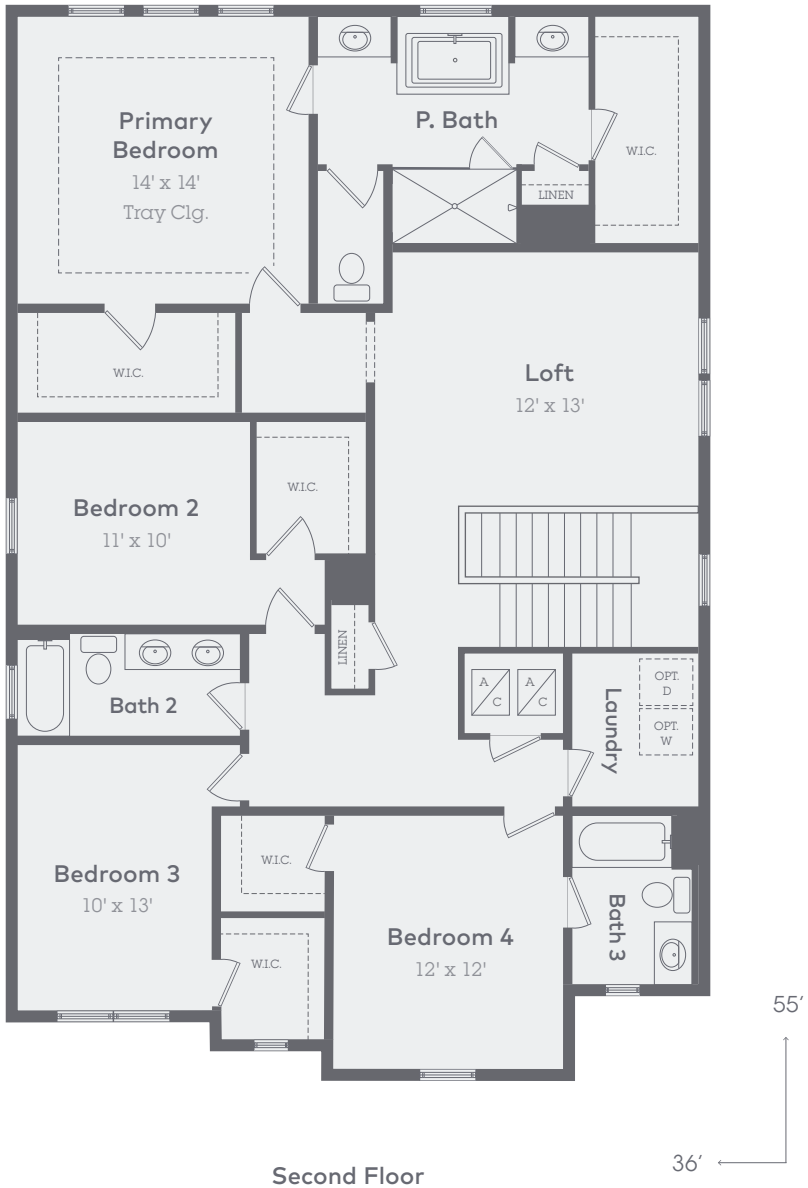

**3108 W Nassau Street**

3,322 Sq. Ft.

5 Bed | 4 Bath | 2 Car

Main Floor

*Note: All dimensions are approximate and subject to fluctuate in construction. All options, windows and doors are subject to change.*

# 3108 W Nassau Street

Second Floor

3,322 Sq. Ft.

5 Bed | 4 Bath | 2 Car

Second Floor

Note: All dimensions are approximate and subject to fluctuate in construction. All options, windows and doors are subject to change.

## 3108 W Nassau Street

3,322 Sq. Ft.

5 Bed | 4 Bath | 2 Car

### Structural Features

1. Tray Ceiling in Primary Bedroom
2. Picture Window in Dining Room
3. 10 Foot Ceilings on First Floor
4. 50 Amp Pool Spa Prewire
5. Laundry Tub Pre-Plumbing in Laundry Room
6. Utility Sink Pre-Plumbing In Garage
7. Water Softener Loop & Drain Pre-Plumbing